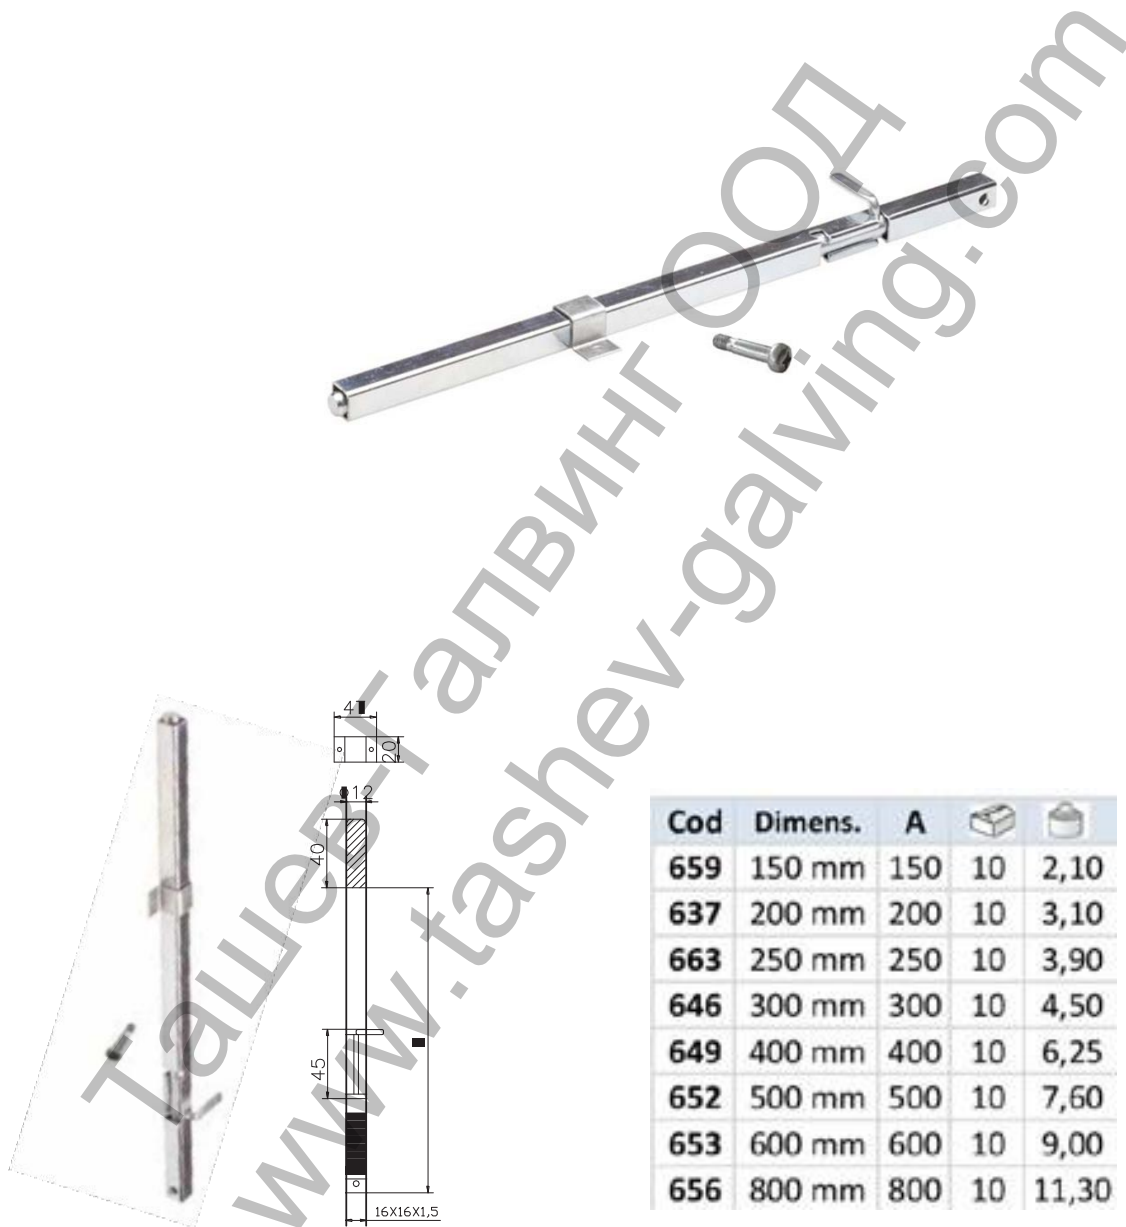

Сюрме Estebro® за входна врата квадратно с пружина 200 мм, полирано

Squared barrel bolt with spring and interchangeable puller

Family: Bolts

Material: Bolt of F-211 steel

Finish: Zinc-plated

Description:

Component used to prevent the involuntary opening of the door. The bolt, pushed by a spring, is displaced by the activation of the puller which operates as an anchorage. It has a hole for its fixing, or it can also be fixed by welding.

Apart from the folded puller, it is supplied with a M.6 screw that can be exchanged.

Продукт: [Сюрме Estebro® за входна врата квадратно с пружина 200 мм, полирано](#)

Категория: [Сюрмета и резета](#)

Бранд: [Estebro®](#)